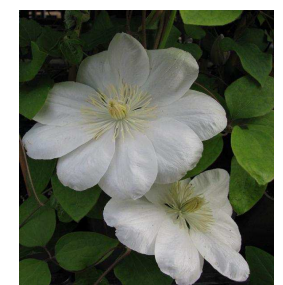

☀️ ☉ Zone 2a

CLEMATIS Elsa Spath
Clematis Elsa Spath-lavender
 Medium to large sized lavender-blue flowers. Flowering from early to late summer. Plant in E/S/W. Pruning: Optional.

Flowering Period: July-Sept
 Height: 200 cm Width: 150 cm

☀️ ☀️ ☉ Zone 2a

CLEMATIS Ernest Markham
Clematis Ernest Markham
 25cm velvety red flowers. Plant in E/S/W location. Severe pruning to promote flowering.

Flowering Period: June- Aug
 Height: 350 cm Width: 150 cm

☀️ ☉ Zone 2a

CLEMATIS Etoile Violette
Clematis
 Small deep purple flowers with conspicuous golden tufted stamens grow on a semi-woody vine.

Flowering Period: June-Sept
 Height: 300 cm Width: 120 cm

☀️ ☉ Zone

CLEMATIS Integrifolia Rosea
Clematis Integrifolia Rosea
 Deep pink bell-shaped flowers grow on a slender-stemmed, scrambling herbaceous perennial.

Flowering Period: July-Oct
 Height: 75 cm Width: 75 cm