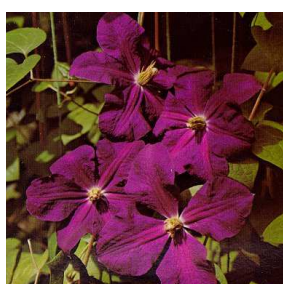

CLEMATIS Jackmanii
Clematis Jackmanii
Medium deep violet purple flowers. Flowers from mid to late summer. Plant in any location. Prune: Hard.

Flowering Period: July-Aug
Height: 300 cm Width: 150 cm

☀️ ☉ Zone 2a