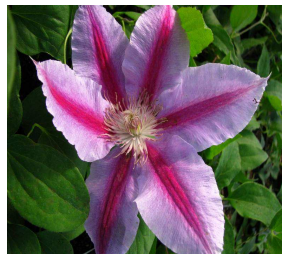

Colour Catalog

Clematis

CLEMATIS Capitaine Thuilleaux
Clematis Capitaine Thuilleaux
 Large, lightly scented, pale pink flowers have a thick strawberry pink stripe in the center of each petal.

Flowering Period: May-July
 Height: 0 cm Width: 0 cm

☀️ Zone 4a

CLEMATIS Dr. Ruppel
Clematis Dr. Ruppel
 Deciduous climber. Large 12cm wide summer flowers are borne on sideshoots growing from last year's shoots.

Flowering Period: May-sept
 Height: 250 cm Width: 0 cm

☀️ Zone 4a

CLEMATIS Duchess of Edinburgh
Clematis Duchess of Edinburgh
 Medium sized double white flowers. Flowering in early and late summer. Plant in S/W locations. Pruning: Light/None.

Flowering Period: June-Aug
 Height: 250 cm Width: 150 cm

☀️ ☉ Zone 2a

CLEMATIS Elsa Spath
Clematis Elsa Spath-lavender
 Medium to large sized lavender-blue flowers. Flowering from early to late summer. Plant in E/S/W. Pruning: Optional.

Flowering Period: July-Sept
 Height: 200 cm Width: 150 cm