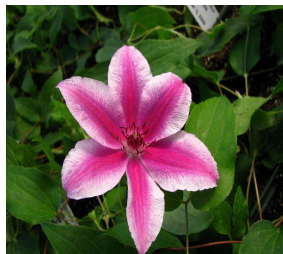

Colour Catalog

Clematis

CLEMATIS Capitaine Thuilleaux
Clematis Capitaine Thuilleaux
 Large, lightly scented, pale pink flowers have a thick strawberry pink stripe in the center of each petal.

Flowering Period: May-July
 Height: 0 cm Width: 0 cm

☀️ Zone 4a

CLEMATIS Dr. Ruppel
Clematis Dr. Ruppel
 Deciduous climber. Large 12cm wide summer flowers are borne on sideshoots growing from last year's shoots.

Flowering Period: May-sept
 Height: 250 cm Width: 0 cm

☀️ Zone 4a

CLEMATIS Duchess of Edinburgh
Clematis Duchess of Edinburgh
 Medium sized double white flowers. Flowering in early and late summer. Plant in S/W locations. Pruning: Light/None.

Flowering Period: June-Aug
 Height: 250 cm Width: 150 cm

☀️ ☉ Zone 2a

CLEMATIS Elsa Spath
Clematis Elsa Spath-lavender
 Medium to large sized lavender-blue flowers. Flowering from early to late summer. Plant in E/S/W. Pruning: Optional.

Flowering Period: July-Sept
 Height: 200 cm Width: 150 cm